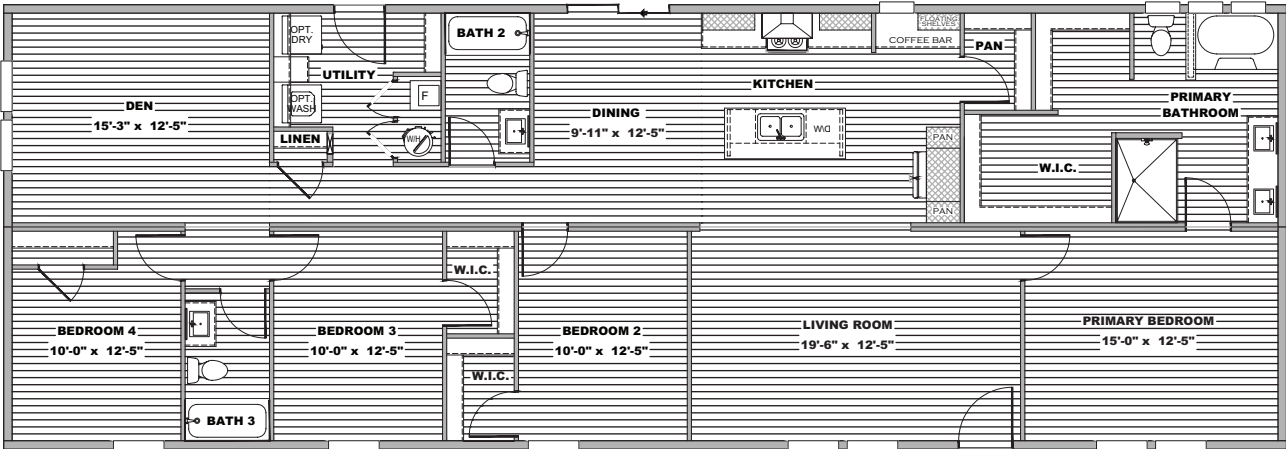

JOURNEY SERIES

Sevier

4/5 beds | 3 baths | 2,001 sq. ft. | 28x76

The home series, floor plans, photos, renderings, specifications, features, pricing, materials and availability shown will vary by retailer and state, and are subject to change without notice.