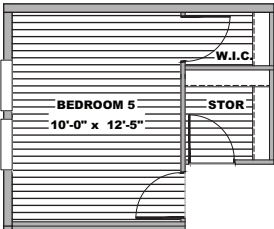

JOURNEY SERIES

Sevier

4/5 beds | 3 baths | 2,001 sq. ft. | 28x76

The home series, floor plans, photos, renderings, specifications, features, pricing, materials and availability shown will vary by retailer and state, and are subject to change without notice.