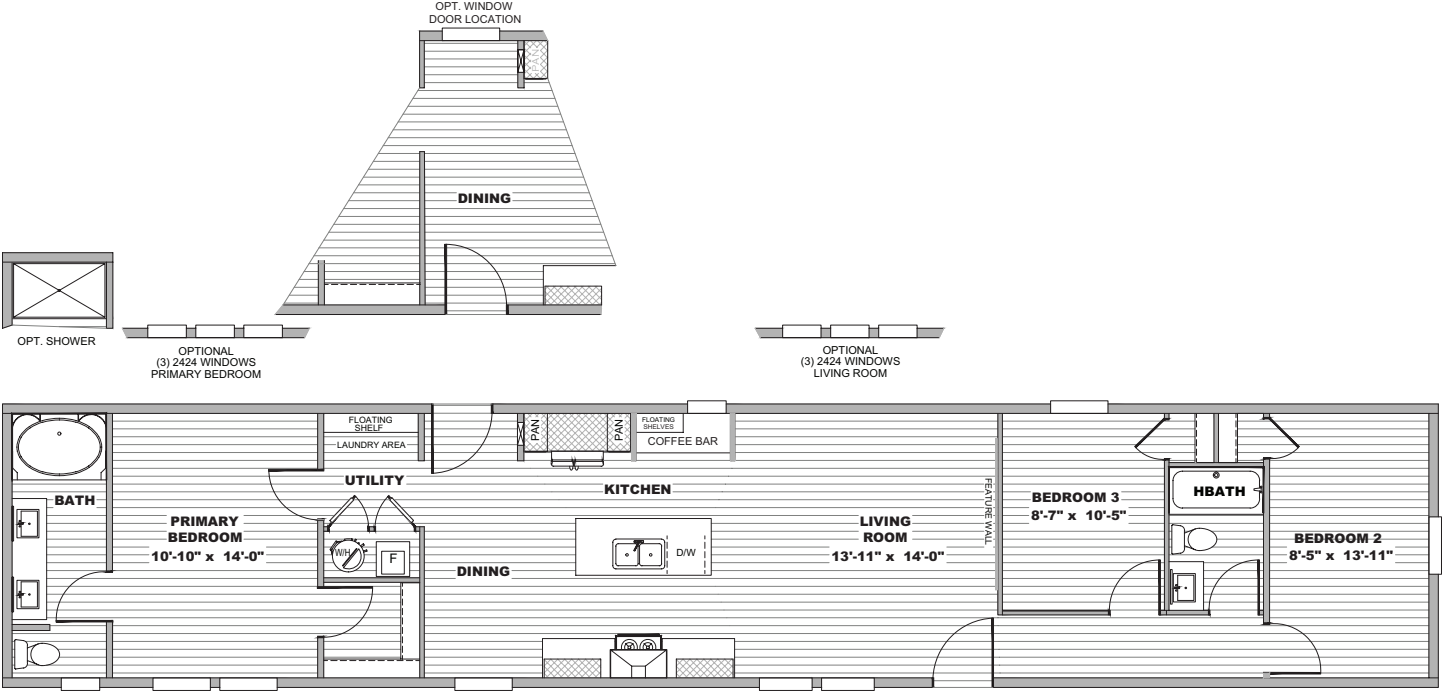

JOURNEY SERIES

Hudson

3 beds | 2 baths | 1,140 sq. ft. | 16x76

The home series, floor plans, photos, renderings, specifications, features, pricing, materials and availability shown will vary by retailer and state, and are subject to change without notice.