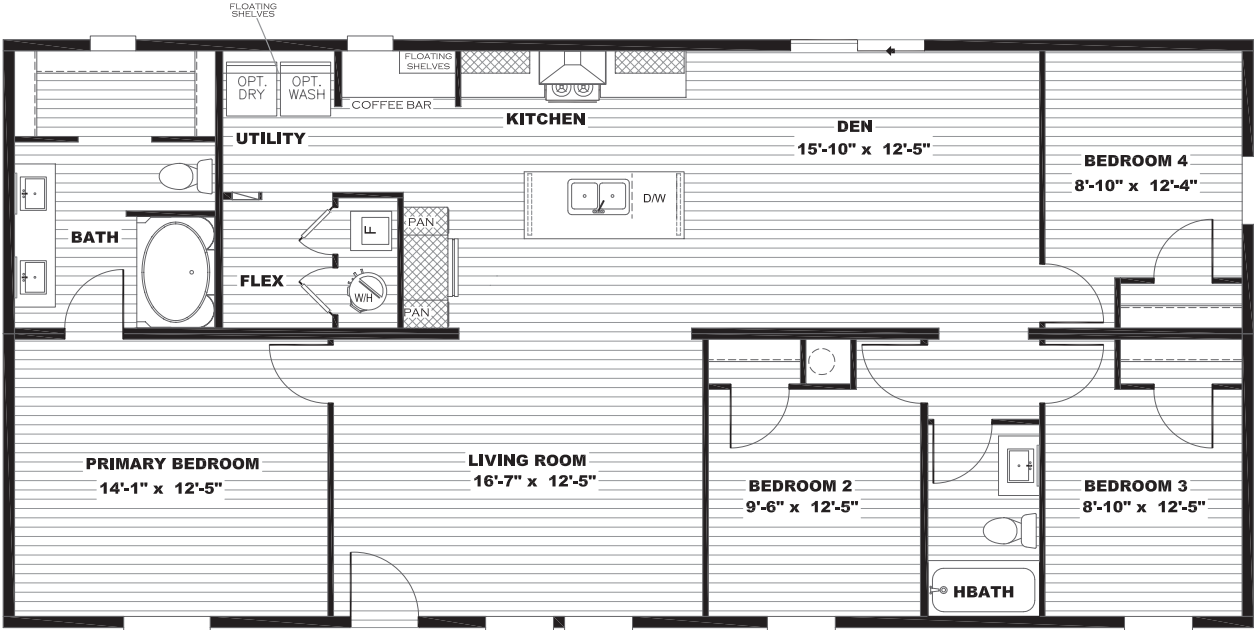

JOURNEY SERIES

Boone

4 beds | 2 baths | 1,475 sq. ft. | 28x56

The home series, floor plans, photos, renderings, specifications, features, pricing, materials and availability shown will vary by retailer and state, and are subject to change without notice.