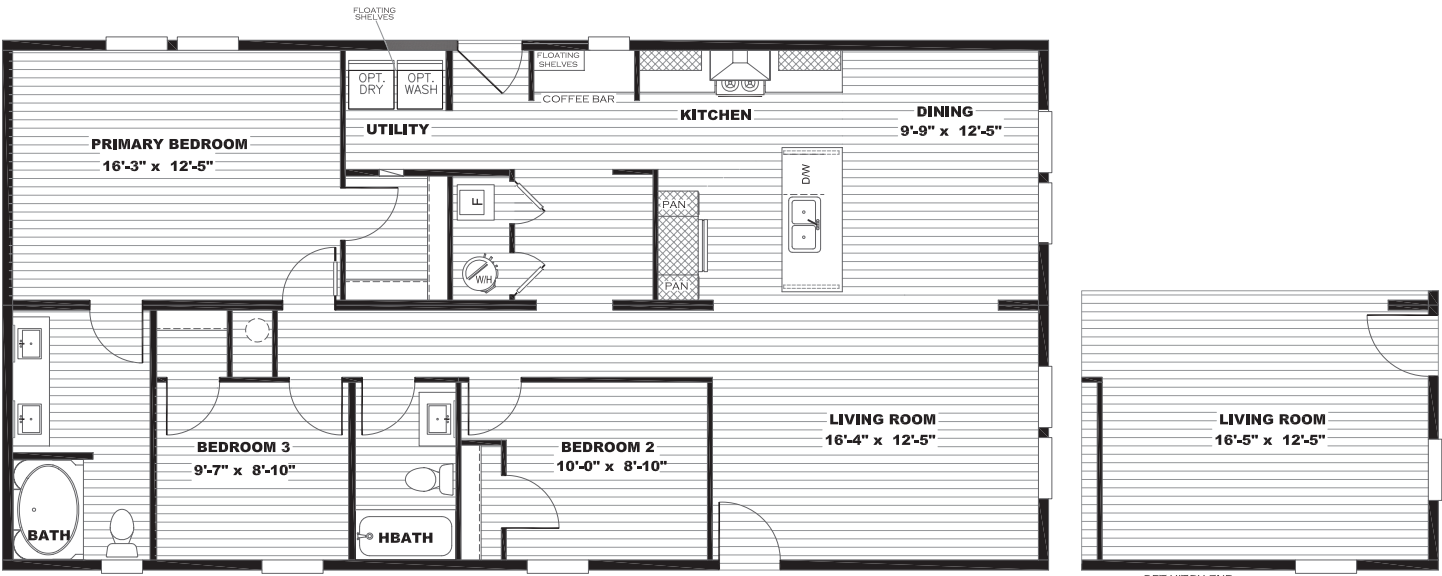

JOURNEY SERIES

Cook

3 beds | 2 baths | 1,369 sq. ft. | 28x52

OPT HITCH END REPLACES STANDARD FRONT DOOR
RENDERING PROVIDED FOR ILLUSTRATION PURPOSES ONLY

The home series, floor plans, photos, renderings, specifications, features, pricing, materials and availability shown will vary by retailer and state, and are subject to change without notice.