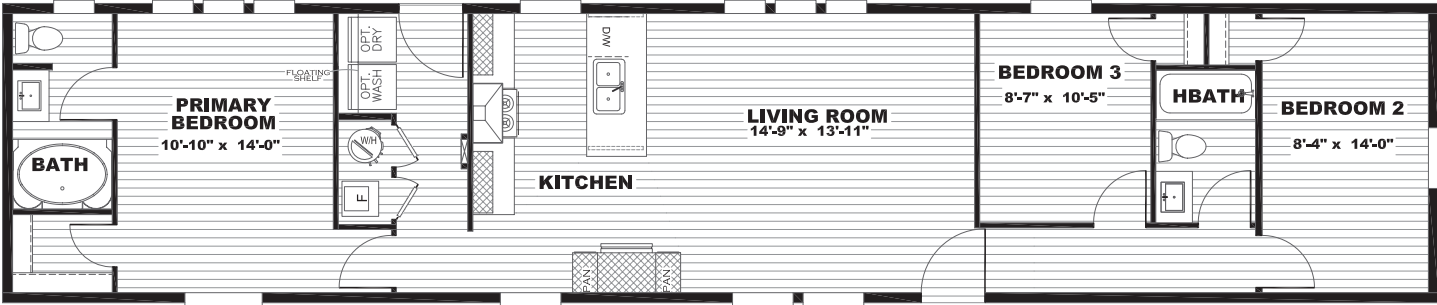

JOURNEY SERIES

Magellan

3 beds | 2 baths | 1,080 sq. ft. | 16x72

The home series, floor plans, photos, renderings, specifications, features, pricing, materials and availability shown will vary by retailer and state, and are subject to change without notice.