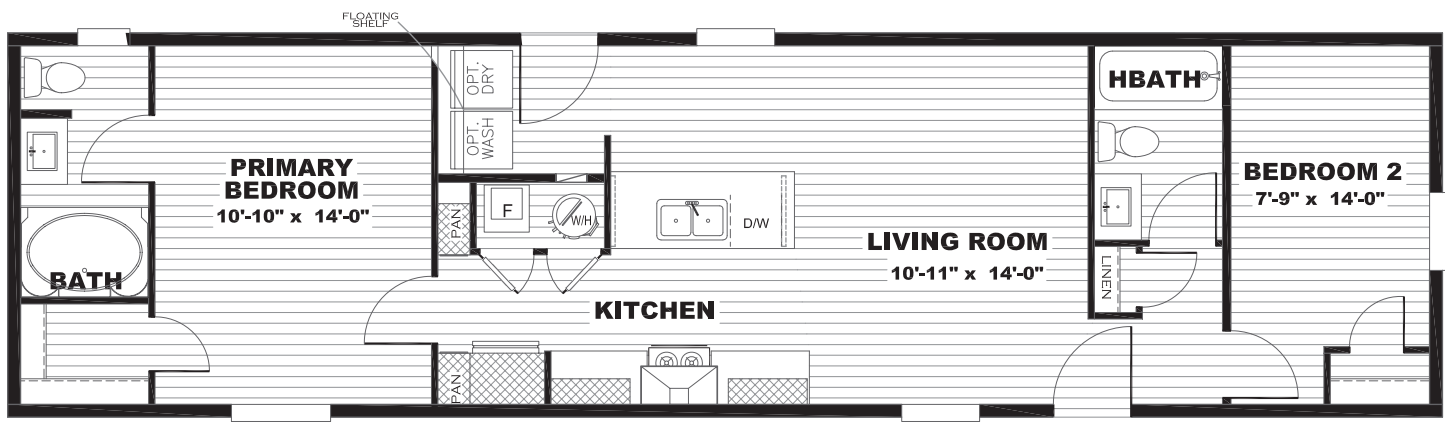

JOURNEY SERIES

Lewis

2 beds | 2 baths | 840 sq. ft. | 16x56

The home series, floor plans, photos, renderings, specifications, features, pricing, materials and availability shown will vary by retailer and state, and are subject to change without notice.