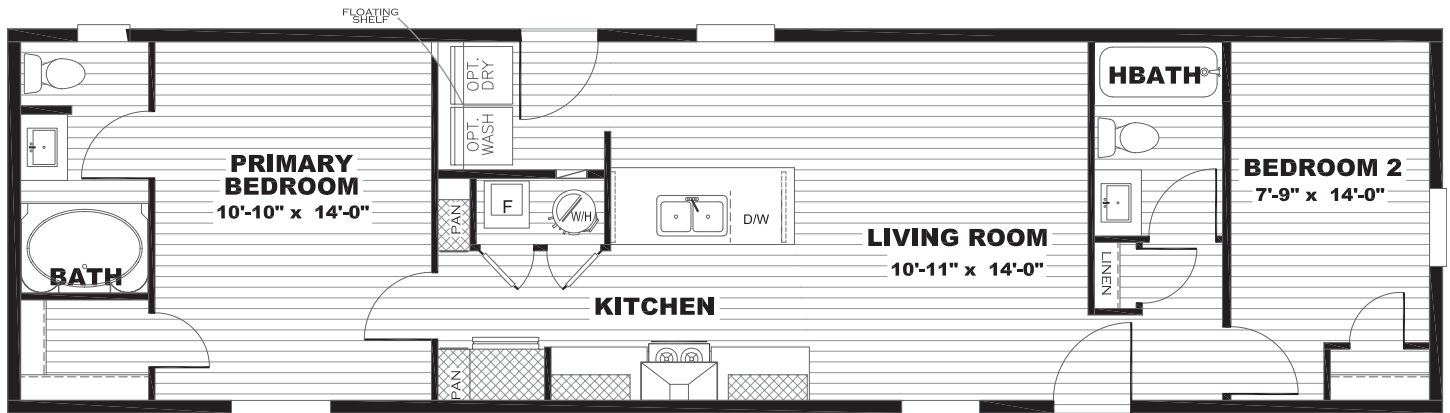

JOURNEY SERIES

Lewis

2 beds | 2 baths | 840 sq. ft. | 16x56

The home series, floor plans, photos, renderings, specifications, features, pricing, materials and availability shown will vary by retailer and state, and are subject to change without notice.