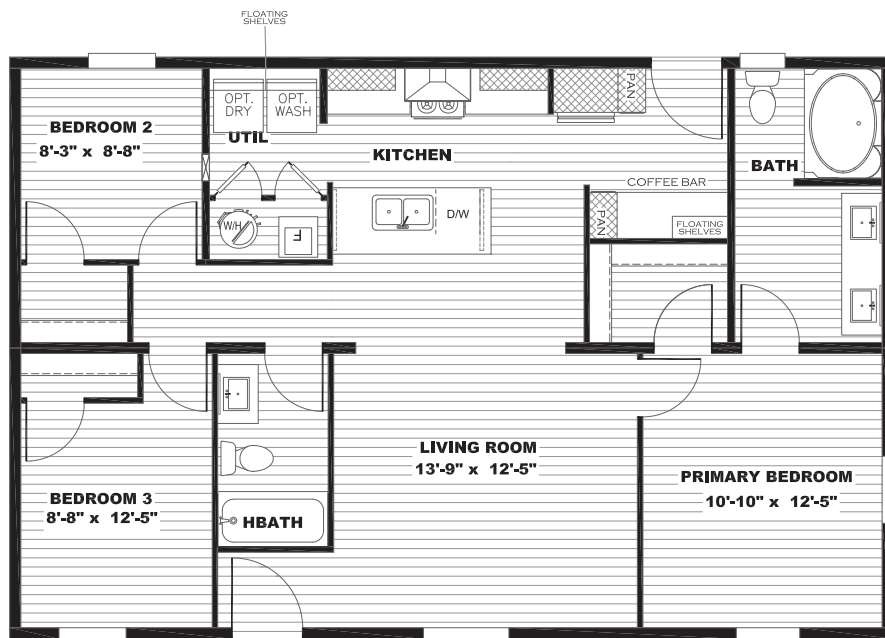

JOURNEY SERIES

# Drake

3 beds | 2 baths | 1,053 sq. ft. | 28x40

The home series, floor plans, photos, renderings, specifications, features, pricing, materials and availability shown will vary by retailer and state, and are subject to change without notice.