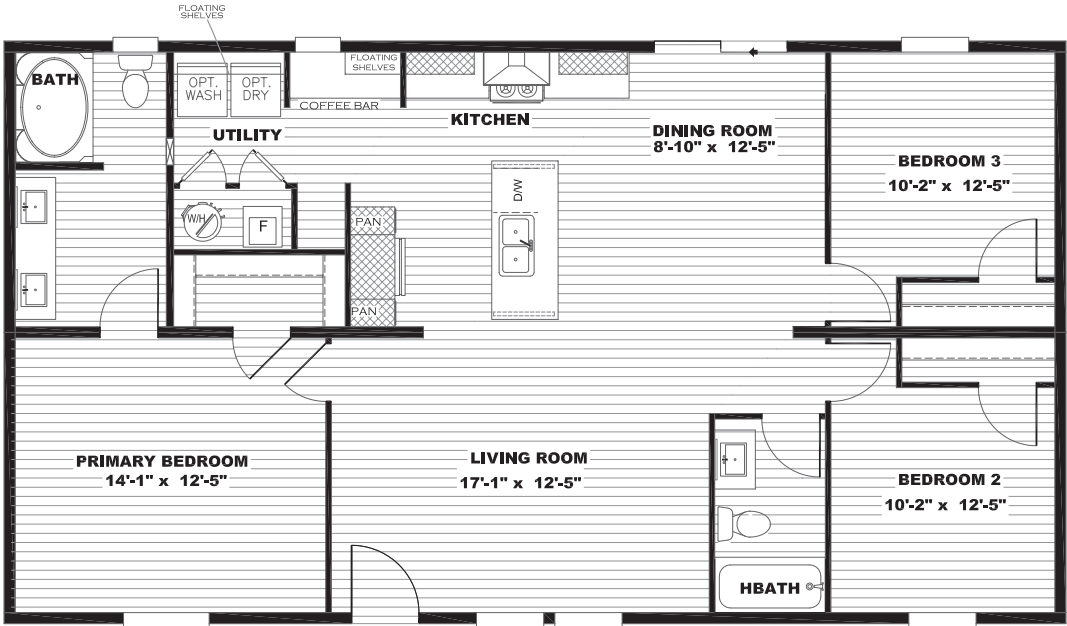

JOURNEY SERIES

DeSoto

3 beds | 2 baths | 1,264 sq. ft. | 28x48

The home series, floor plans, photos, renderings, specifications, features, pricing, materials and availability shown will vary by retailer and state, and are subject to change without notice.