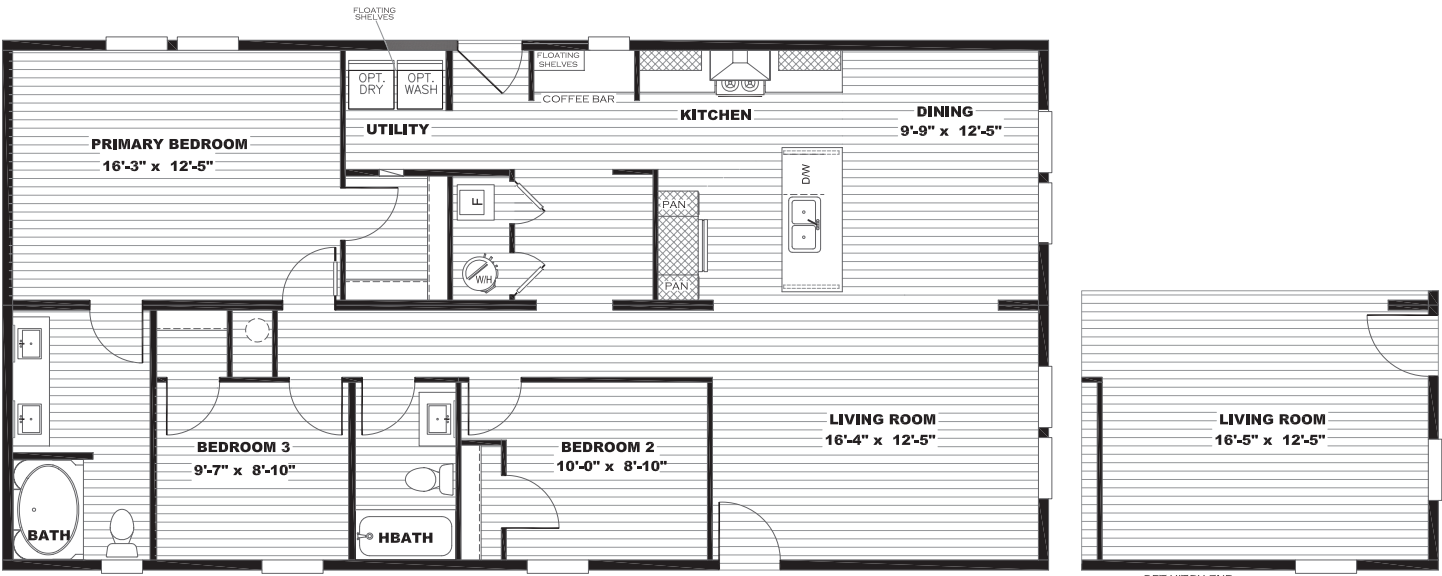

JOURNEY SERIES

Cook

3 beds | 2 baths | 1,369 sq. ft. | 28x52

OPT HITCH END
REPLACES STANDARD FRONT DOOR
RENDERING PROVIDED AS GUIDE TO REPRESENT VISUAL

The home series, floor plans, photos, renderings, specifications, features, pricing, materials and availability shown will vary by retailer and state, and are subject to change without notice.