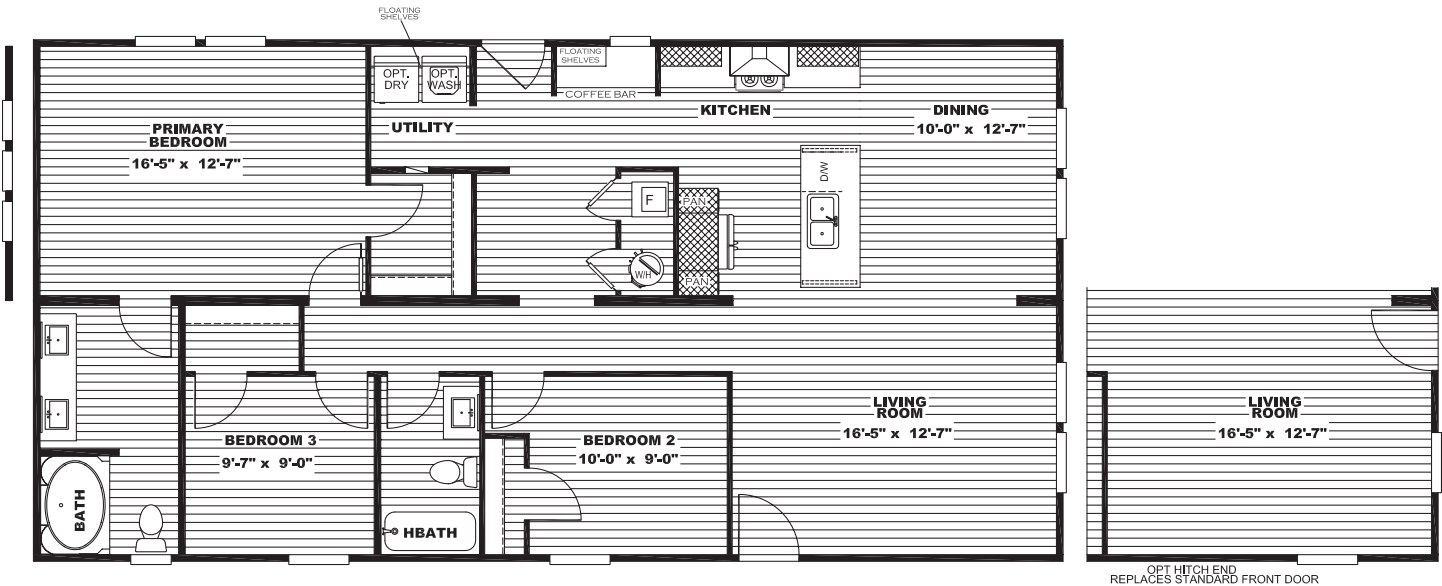

JOURNEY SERIES

Cook

3 beds | 2 baths | 1,369 sq. ft. | 28x52

The home series, floor plans, photos, renderings, specifications, features, pricing, materials and availability shown will vary by retailer and state, and are subject to change without notice.