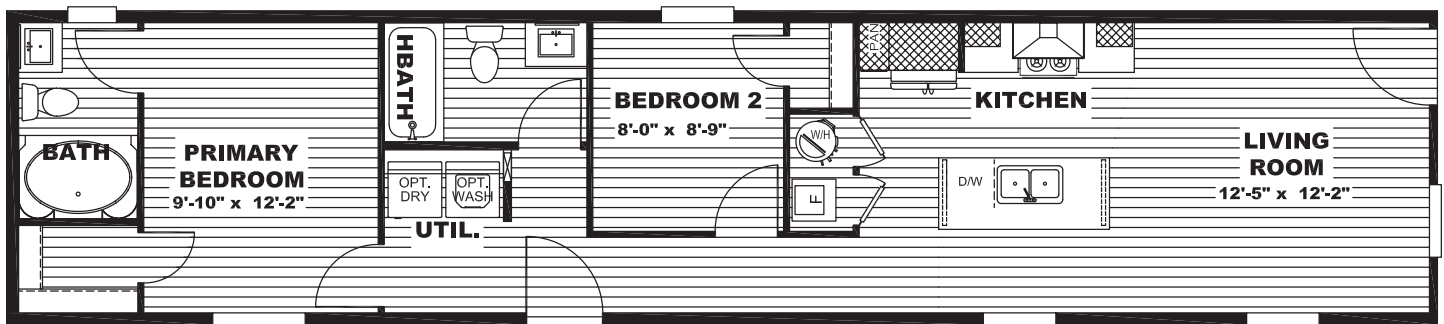

JOURNEY SERIES

Cortes

2 beds | 2 baths | 790 sq. ft. | 14x60

OPTIONAL
(3) 2424 WINDOWS
PRIMARY BEDROOM

OPTIONAL
(3) 2424 WINDOWS
LIVING ROOM

The home series, floor plans, photos, renderings, specifications, features, pricing, materials and availability shown will vary by retailer and state, and are subject to change without notice.