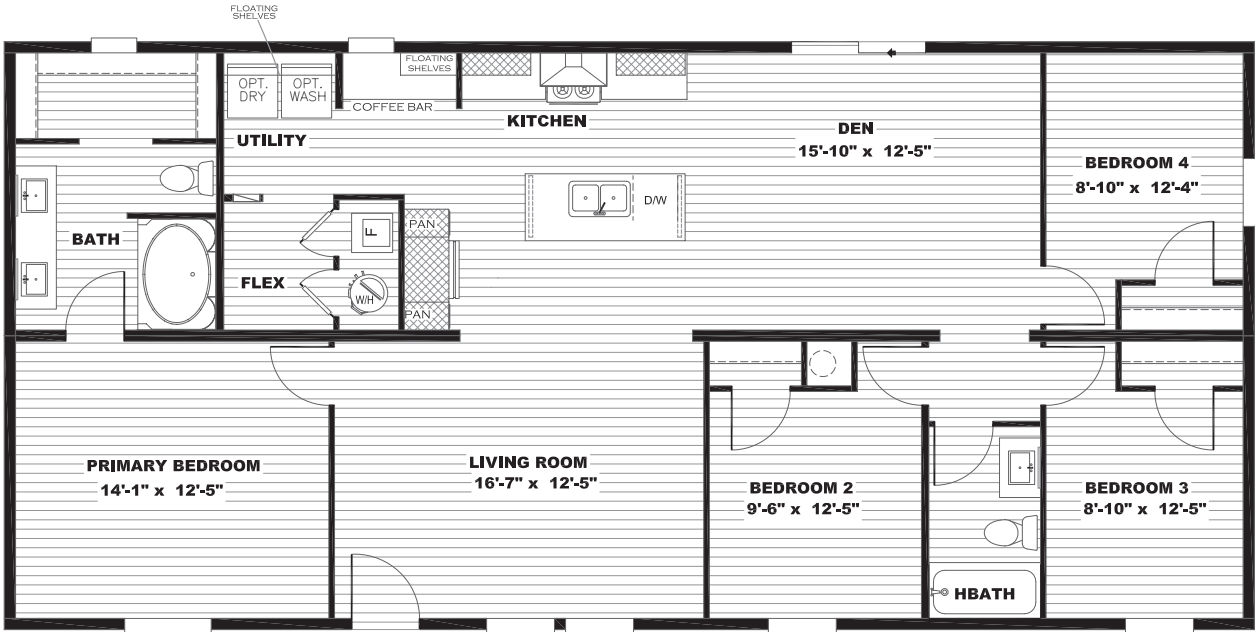

JOURNEY SERIES

Boone

4 beds | 2 baths | 1,475 sq. ft. | 28x56

The home series, floor plans, photos, renderings, specifications, features, pricing, materials and availability shown will vary by retailer and state, and are subject to change without notice.